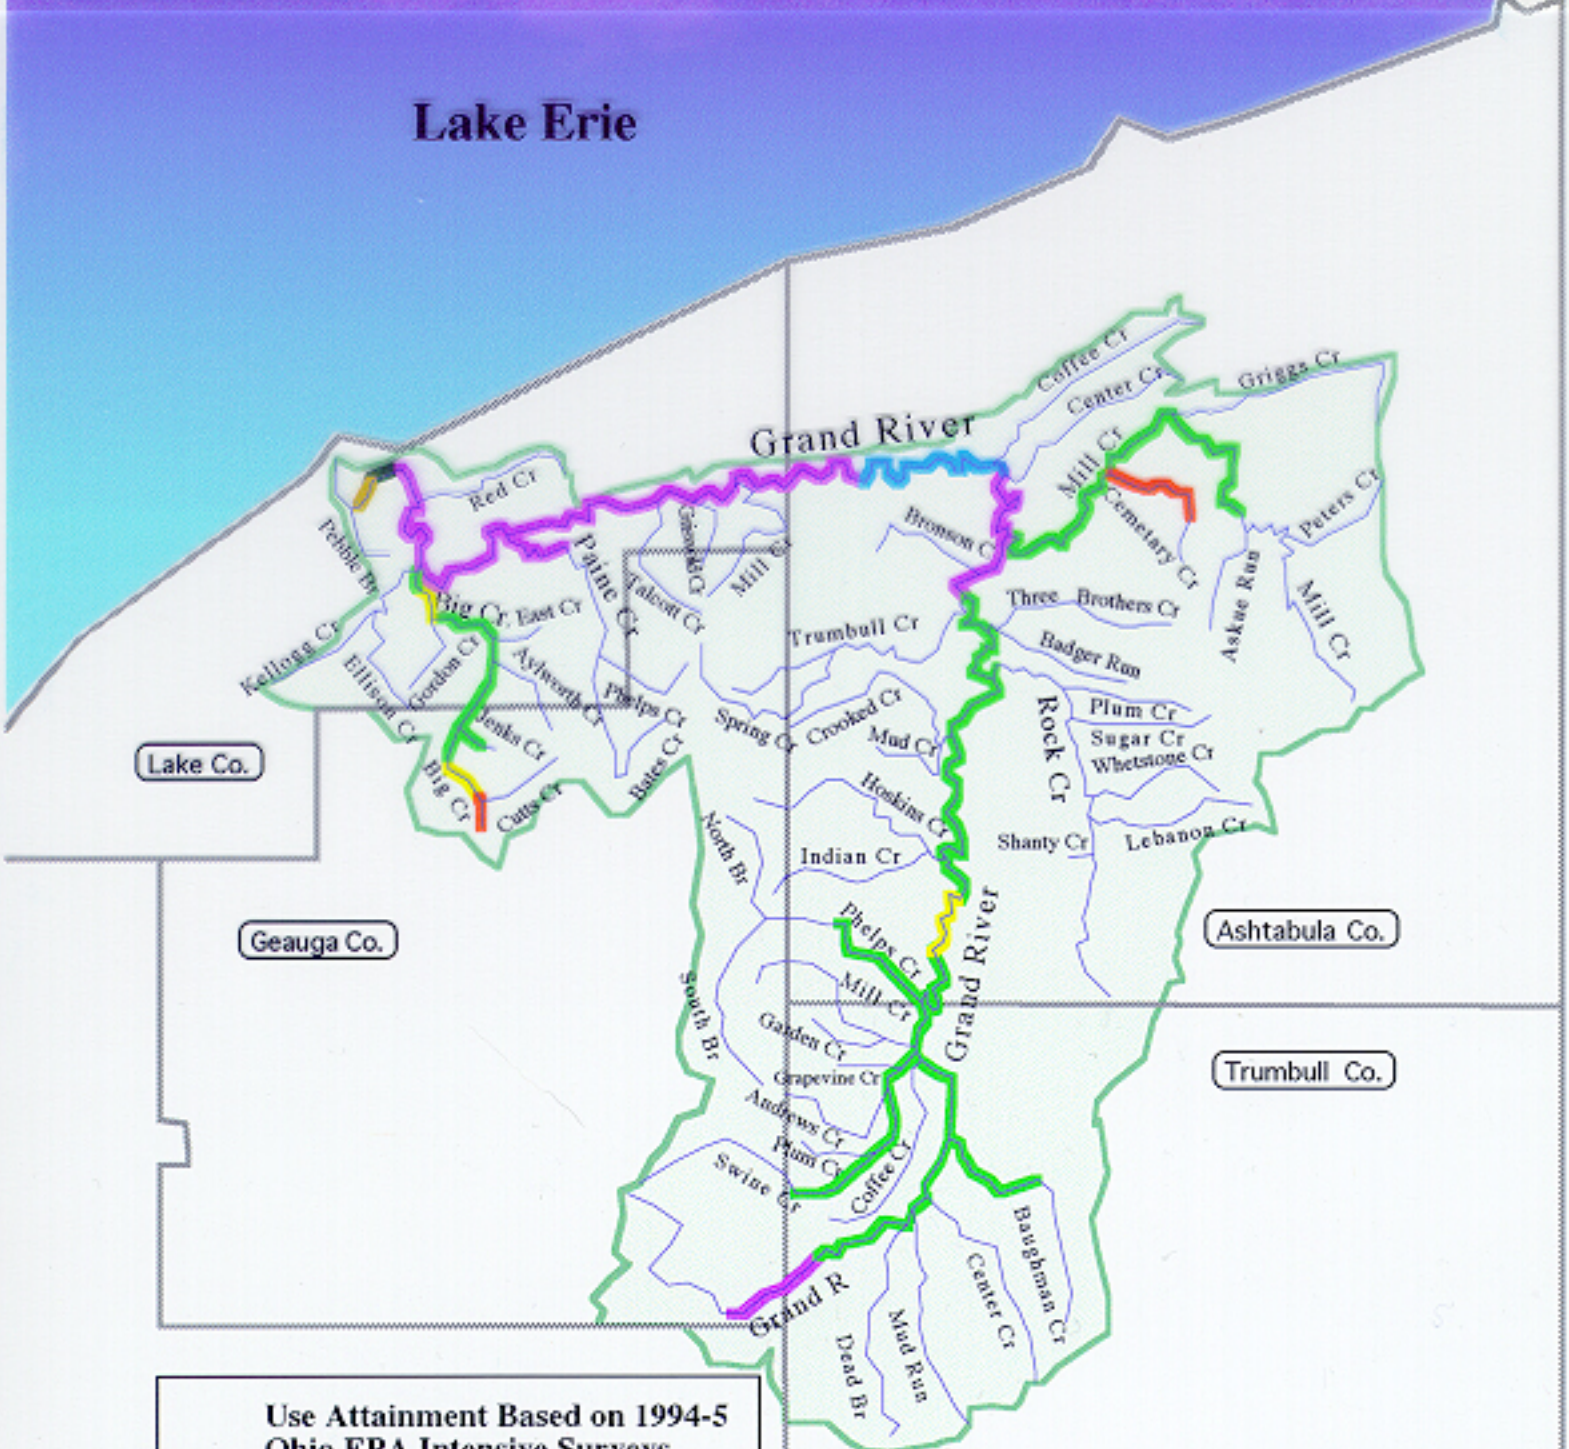

# Lake Erie

Lake Co.

Gauga Co.

Ashtabula Co.

Trumbull Co.

**Use Attainment Based on 1994-5 Ohio EPA Intensive Surveys**

	FULL Attainment- WWH
	PARTIAL Attainment- WWH
	NON Attainment- WWH
	FULL Attainment- EWH
	PARTIAL Attainment- EWH
	FULL Attainment- Interim Estuary and Harbor Criteria
	PARTIAL Attainment- Interim Estuary and Harbor Criteria
	Not Assessed

Watershed Boundary

## Grand River Watershed